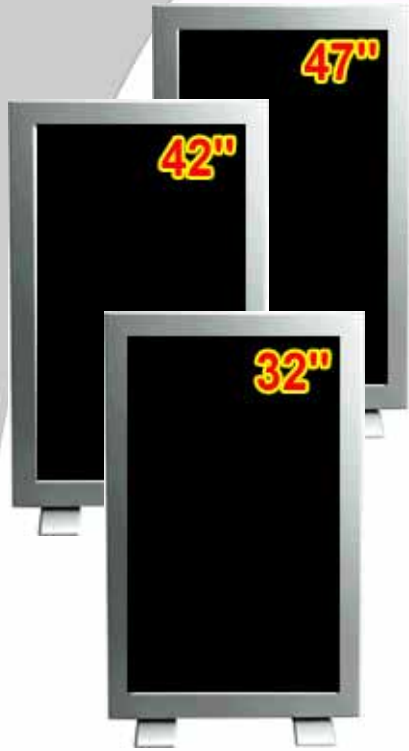

Digital Signage LCD Displays w/Built-In PC Computer

Features:

- Digital Signage LCD integrated w/ PC Computer.
- Available Display size: 32", 42" & 47"
- PC: Intel Celeron D 2.8GHz, 80GB HDD, slim DVD-ROM, LAN, 256MB DDR
- Optional: IR Touch Screen, TV Tuner & Wall Mount Bracket

LCD Display Specification

	32"	42"	47"
Resolution:	1366 x 768	1920 x 1080	1920 x 1080
Brightness (nits):	550	550	600
Contrast ratio	800:1	800:1	1000:1
Response Time (ms):	8	8	8
Dimensions (Inch):	20.1H x 33.1W x 9.9D	24.9H x 41W x 9.9D	27.9H x 45.6W x 9.9D
Weight (lbs):	57.2	74.8	112.2